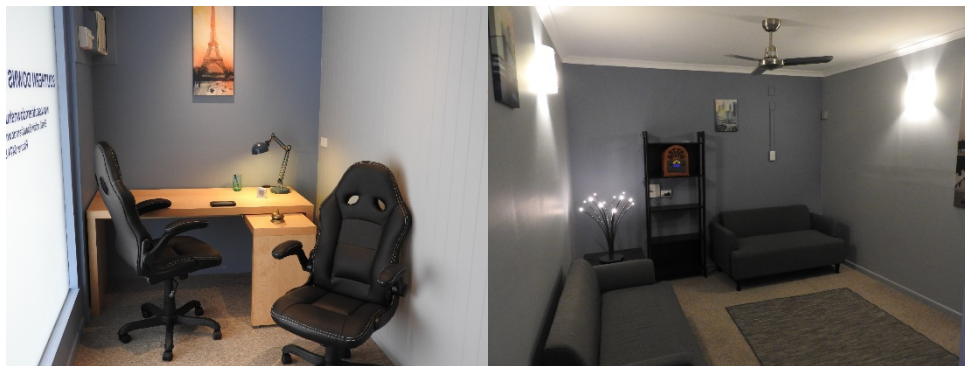

Visiting clients in Warwick?

Located in Fitzroy Street in the CBD, Southern Downs Human Solutions (SDHS) has a newly refurbished consulting room with reception area for hire Tuesdays – Thursdays.

Half days @$45, full days @$75 or all 3 days @$200.

A conference room to seat 8 will also be available later in the year.

SDHS Associates are also interested in collaborating with other professionals for development, research and projects.

Enquiries to:

admin@southerndownshumansolutions.org.au

Web site:

www.southerndownshumansolutions.org.au

SDHS Warwick - Reception area

Consulting room